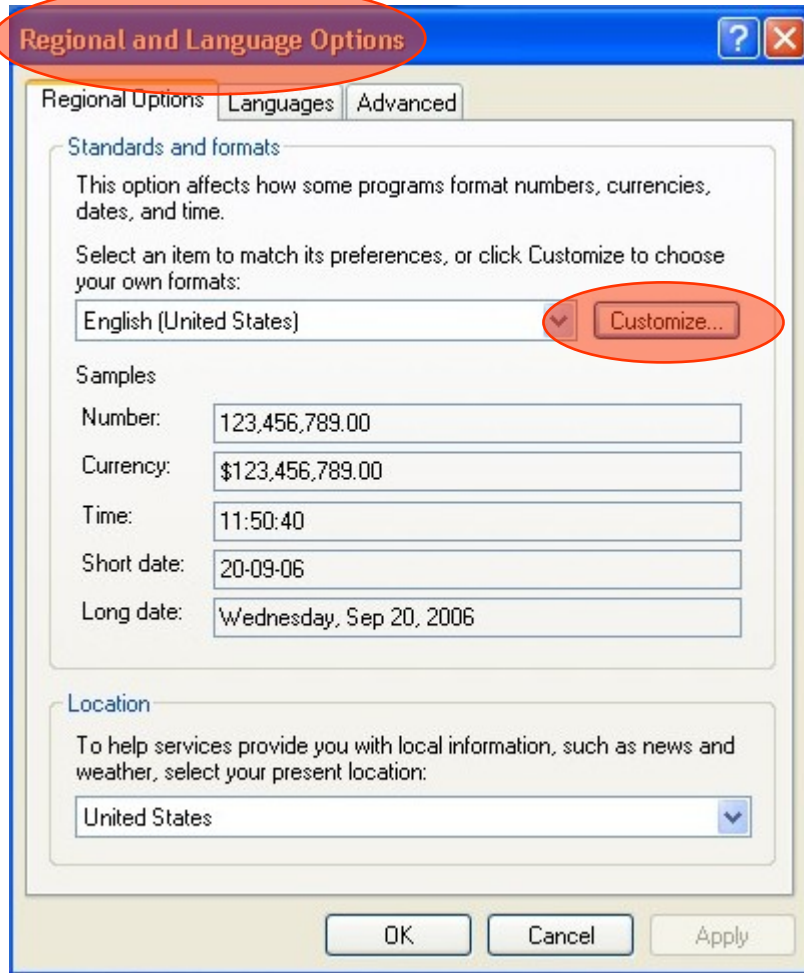

CARA MERUBAH FORMAT TANGGAL PADA DELTA VER. 1.3.4

1. Pilih Control Panel
2. Pilih Regional and Language Option

Click Customize